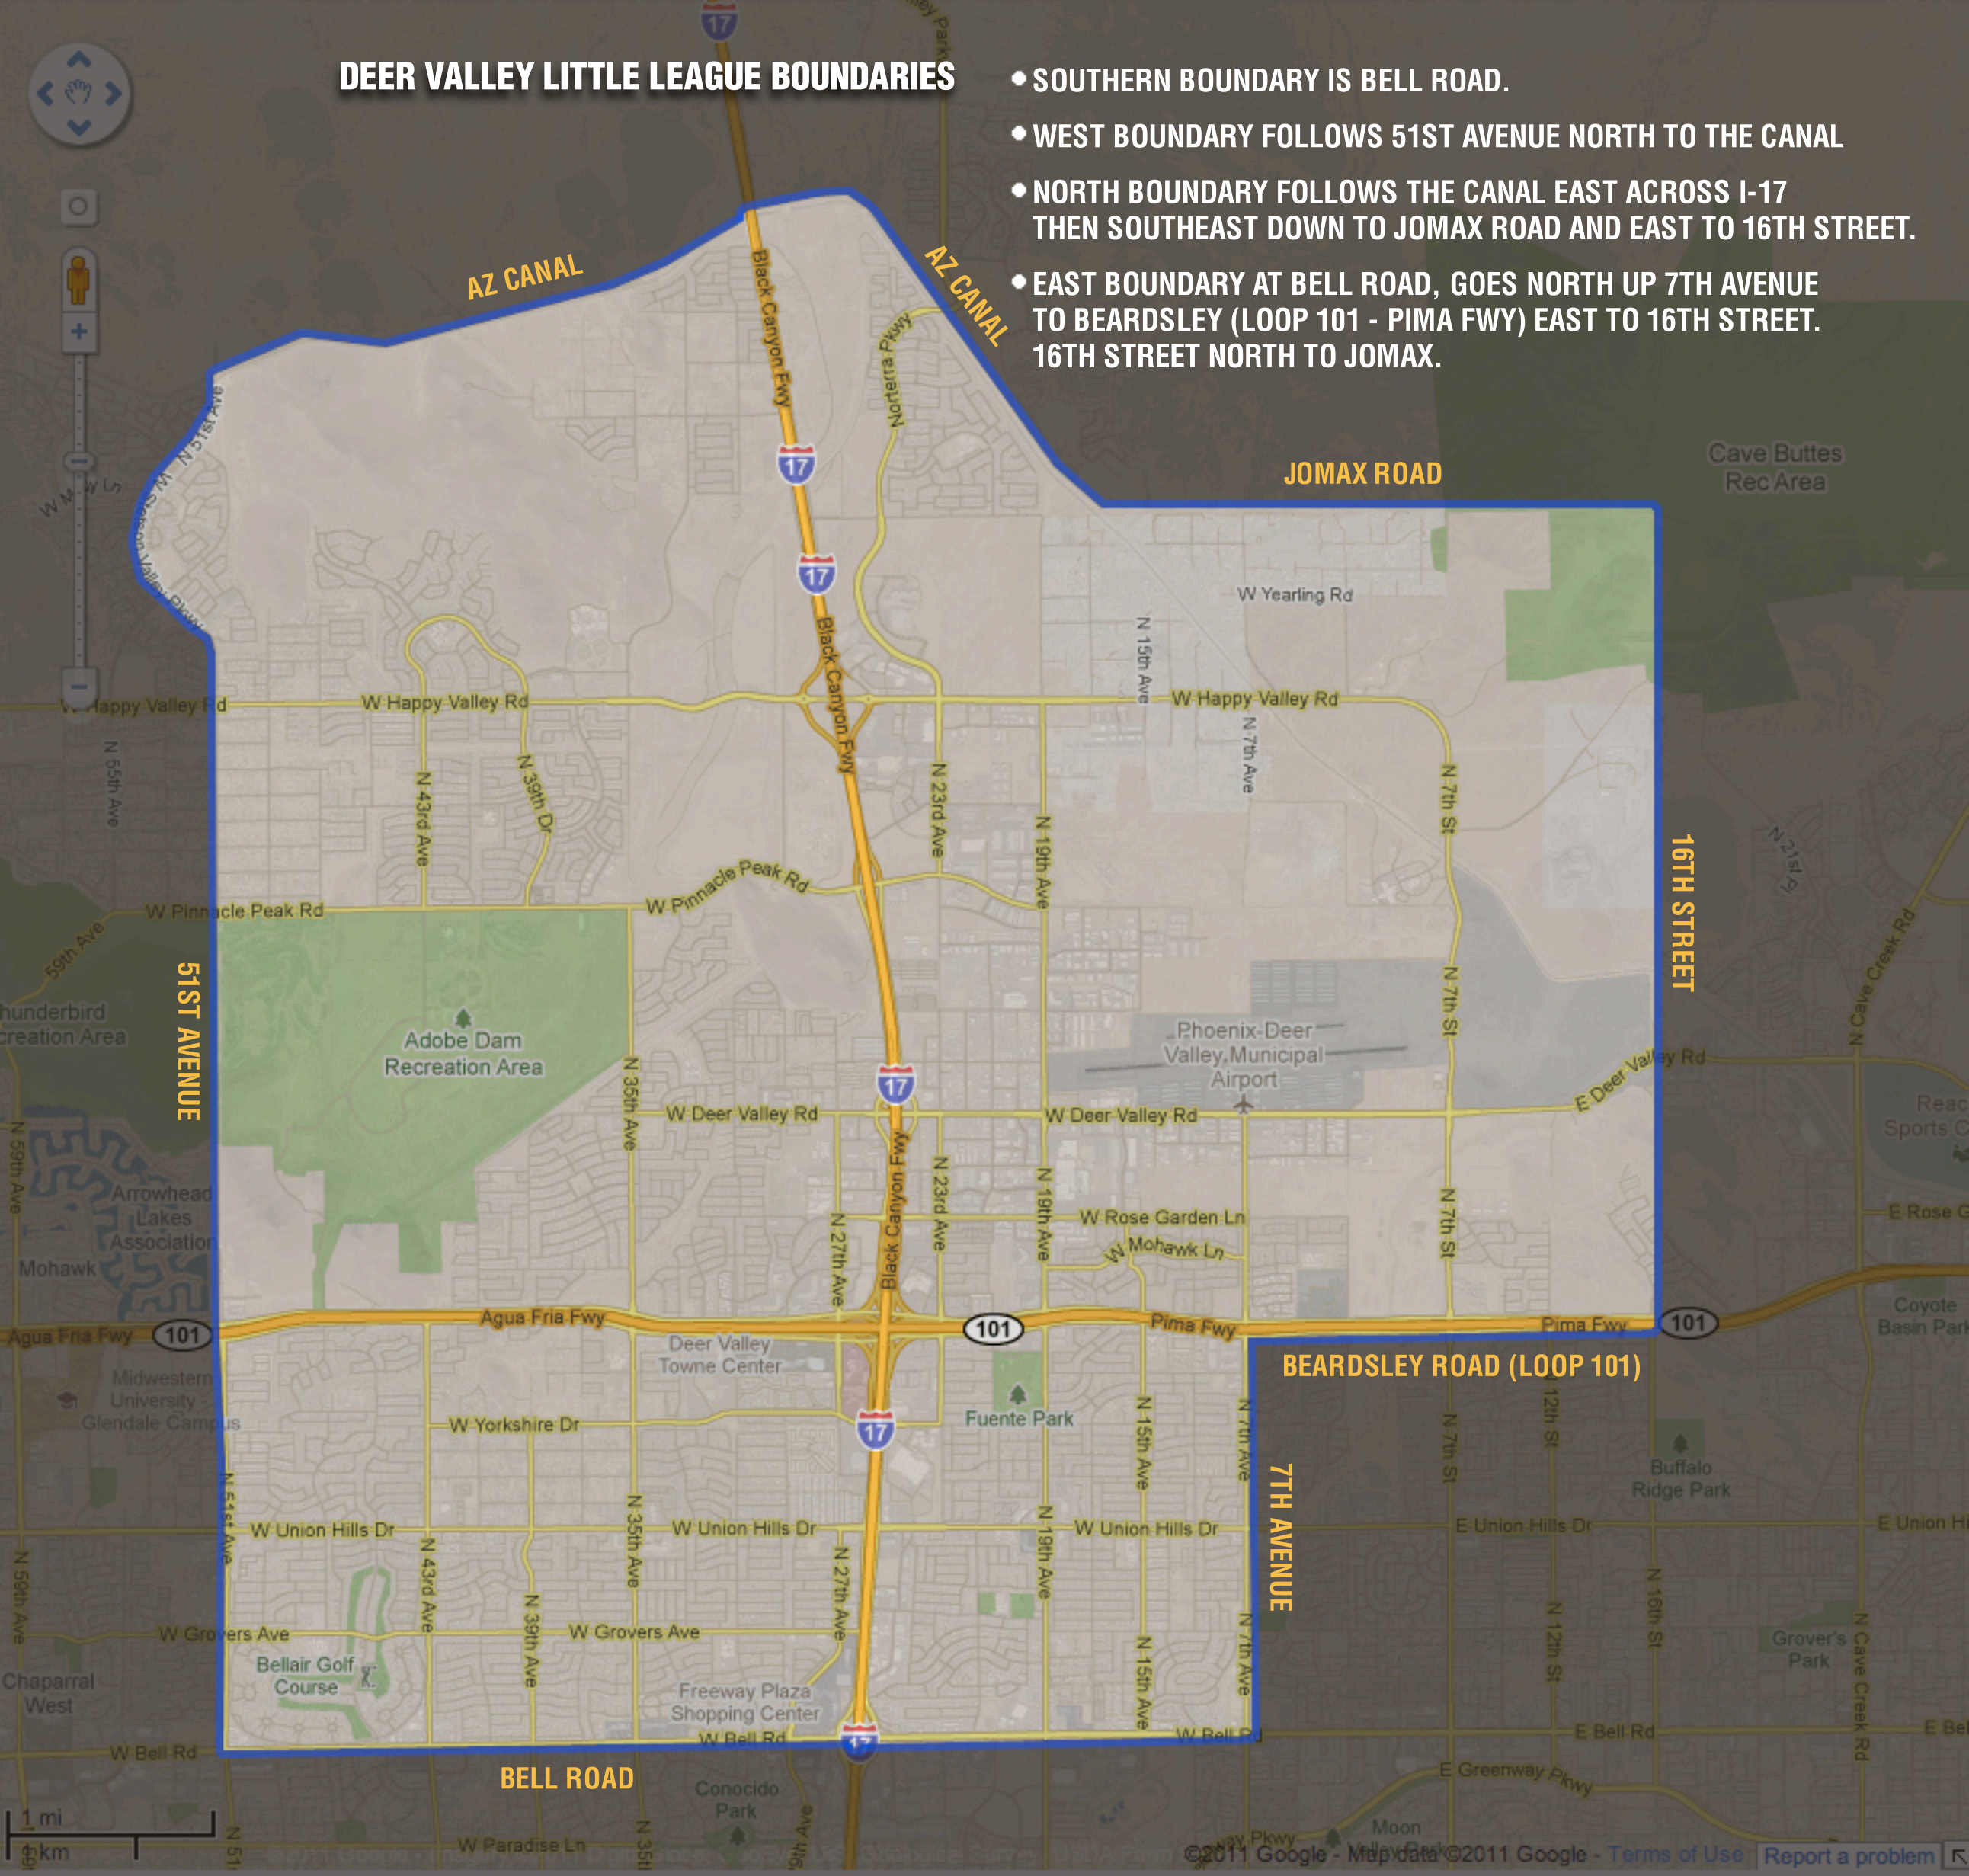

DEER VALLEY LITTLE LEAGUE BOUNDARIES

- SOUTHERN BOUNDARY IS BELL ROAD.
- WEST BOUNDARY FOLLOWS 51ST AVENUE NORTH TO THE CANAL
- NORTH BOUNDARY FOLLOWS THE CANAL EAST ACROSS I-17 THEN SOUTHEAST DOWN TO JOMAX ROAD AND EAST TO 16TH STREET.
- EAST BOUNDARY AT BELL ROAD, GOES NORTH UP 7TH AVENUE TO BEARDSLEY (LOOP 101 - PIMA FWY) EAST TO 16TH STREET. 16TH STREET NORTH TO JOMAX.

AZ CANAL

AZ CANAL

JOMAX ROAD

51ST AVENUE

16TH STREET

BEARDSLEY ROAD (LOOP 101)

7TH AVENUE

BELL ROAD